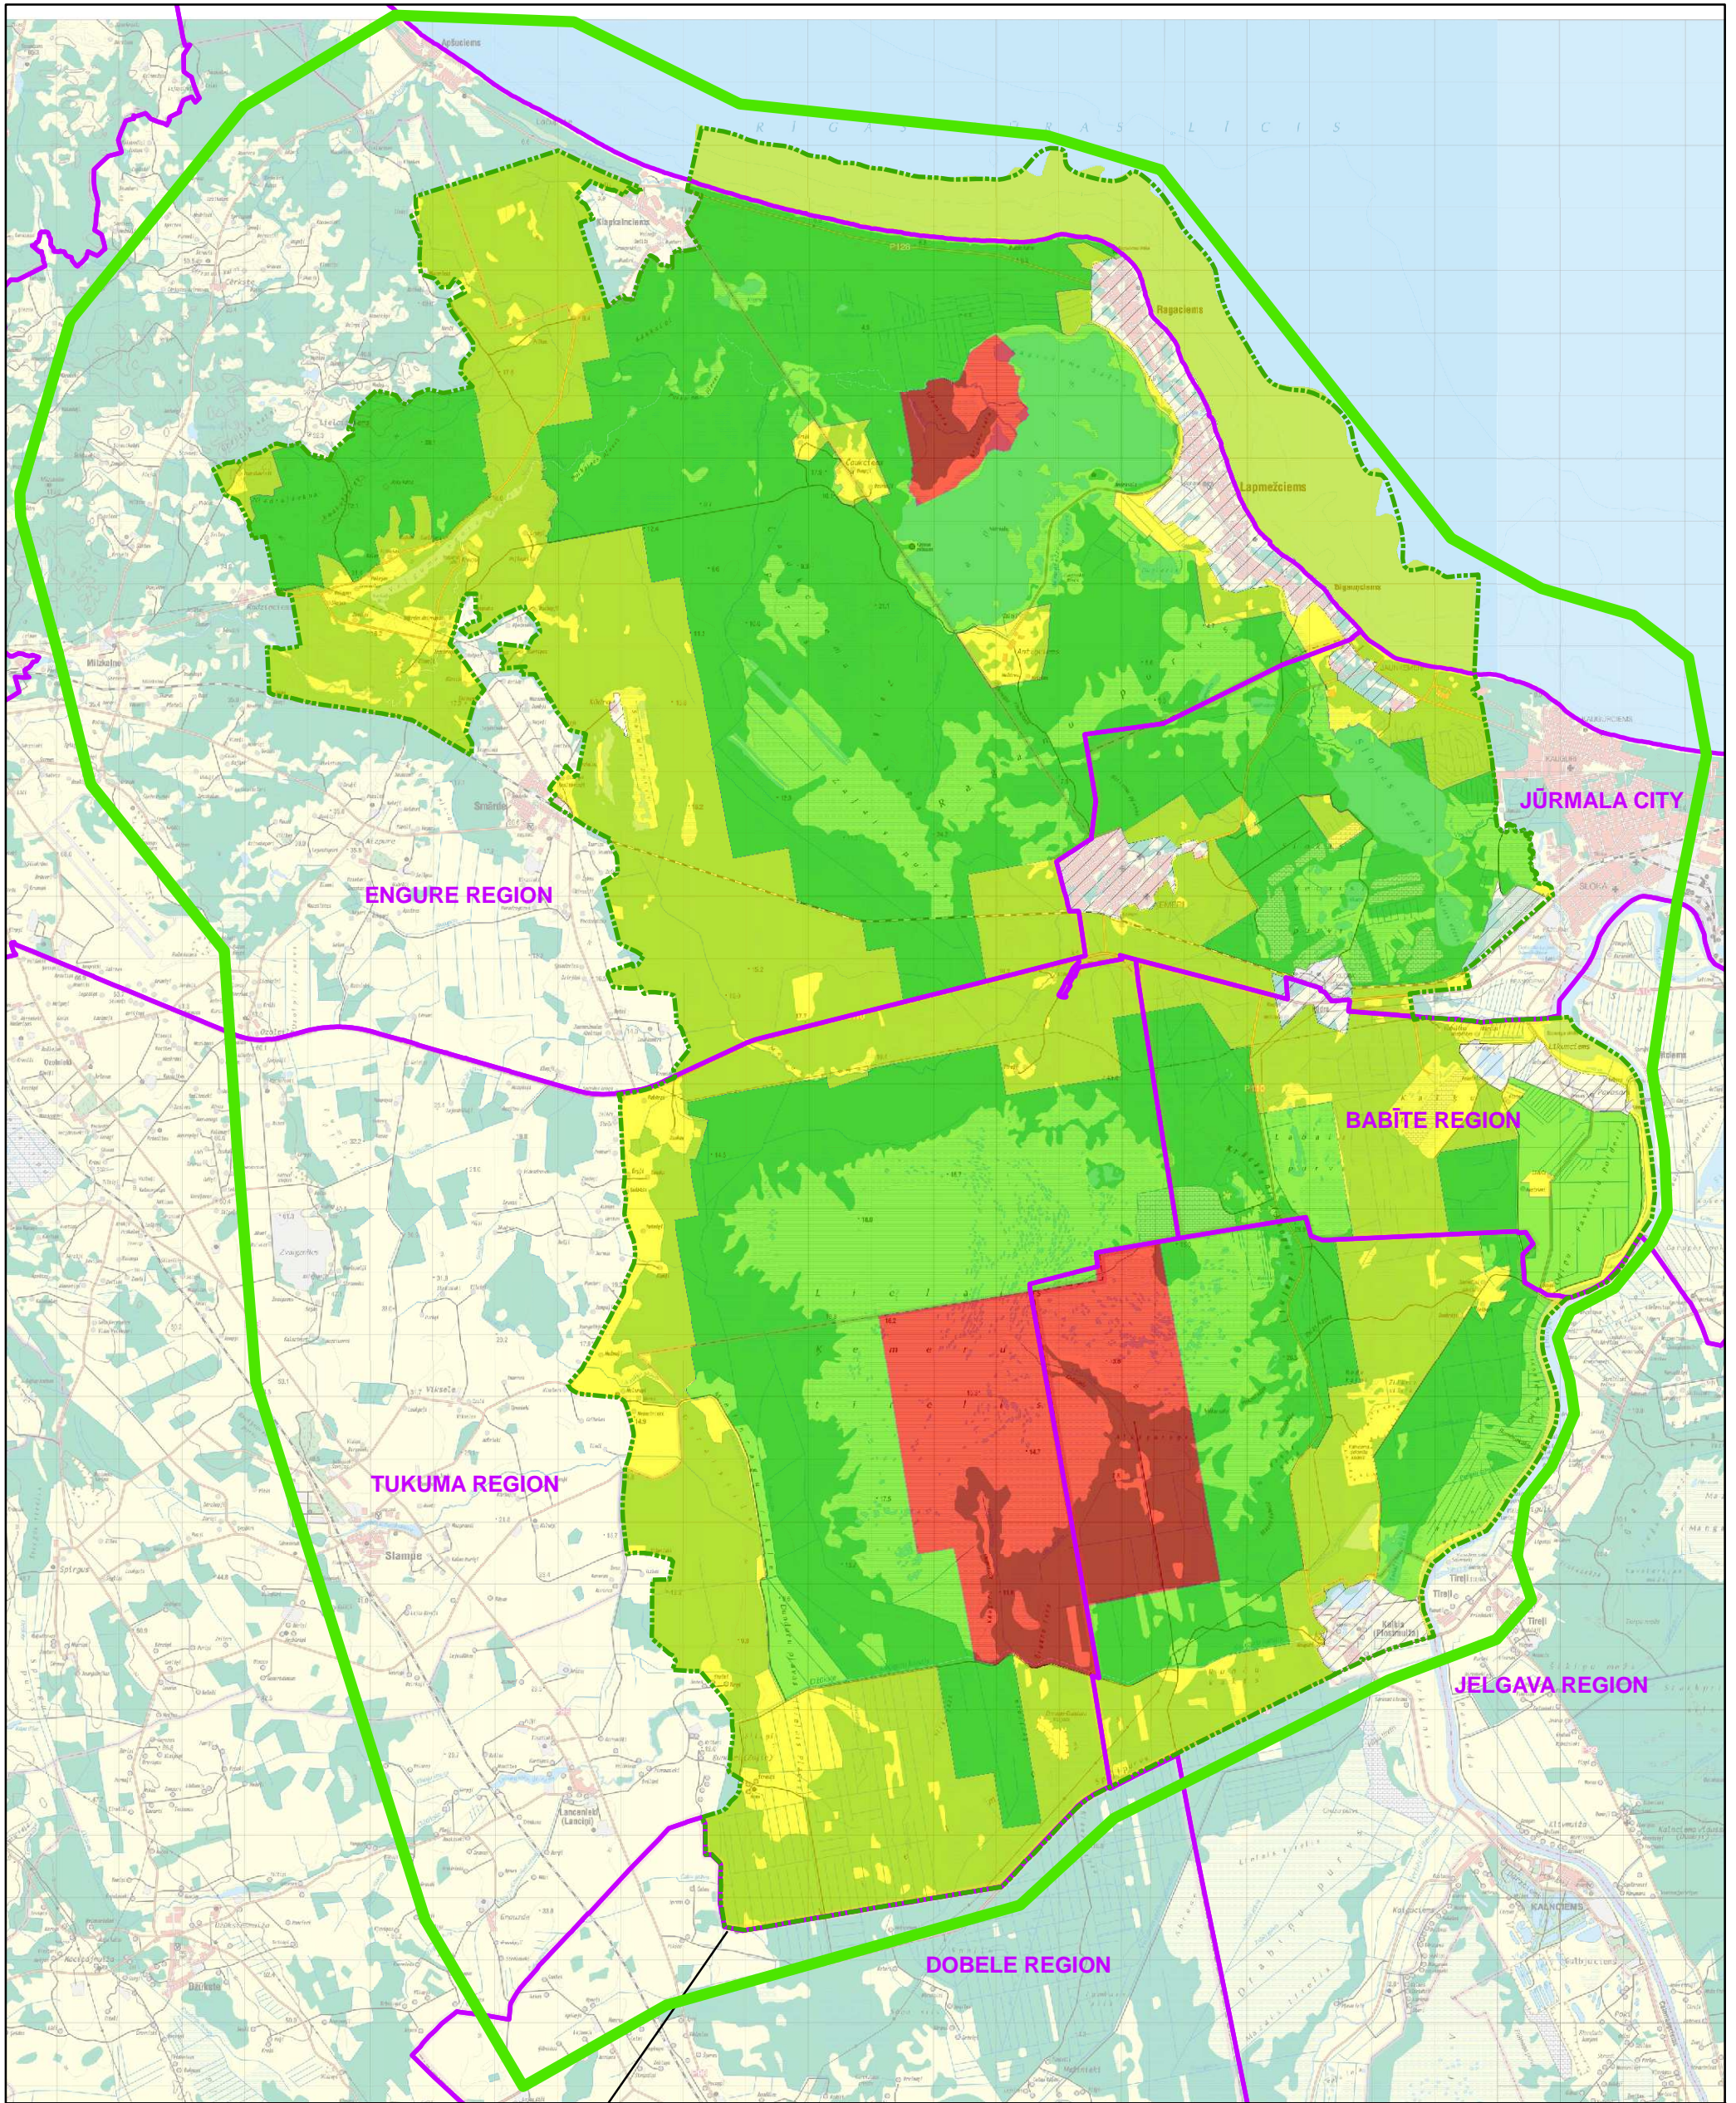

CHARTER AREA OF KEMERI NATIONAL PARK, LATVIA

M 1 : 100 000

LEGEND

- BORDER OF KEMERI NATIONAL PARK
- CHARTER AREA OF KEMERI NATIONAL PARK
- BORDERS OF THE MUNICIPALITIES

FUNCTIONAL ZONES OF KEMERI NATIONAL PARK:

- NATURE RESERVE ZONE
- NATURE PROTECTION ZONE
- LANDSCAPE PROTECTION ZONE
- NEUTRAL ZONE